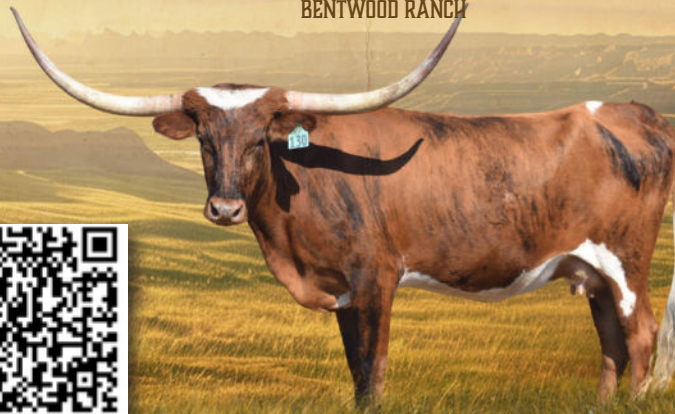

LOT 36 - RJF JUDY GARLAND

BENTWOOD RANCH

JAMMIN TEX
WS JAMAKIZM X TEXANA GARLAND'S GAL

REG* CI336159

RJF DAY DREAM'IN
JBR ECLIPSE X M ARROW CHA-CHING

DOB 10/27/2021