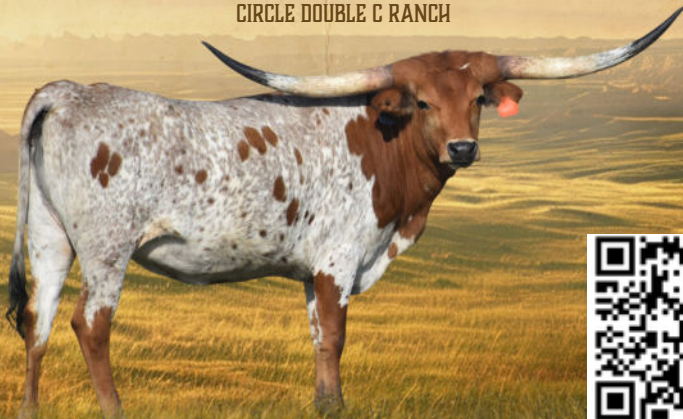

JAGUAR CHEX
EPEDITE X BL MONICA SUE

BL LOLA 950
BWANA CHEX X BL J LO

REG* C1335507* DOB 3/19/2022

Exposed to PCC Midas Touch from 9/15/24 to 2/14/25.

OCV'd. A few years ago we tried to buy Jaguar Chex as we have been blown away by his phenomenal calves. Linebred BL Rio Catchit as well as BL Lady Grate in the 3 generations. Her dam brings in one more shot of Cowboy Tuff Chex, as well as Drag Iron, BL Safari Sue, and BL Coach Safari for a linebreeding of Night Safari BL833. These are genetics coveted by those chasing elite pedigrees. Her maternal grand sire Bwana Chex is a flush mate to BL Swahili the queen of the Loomis herd.