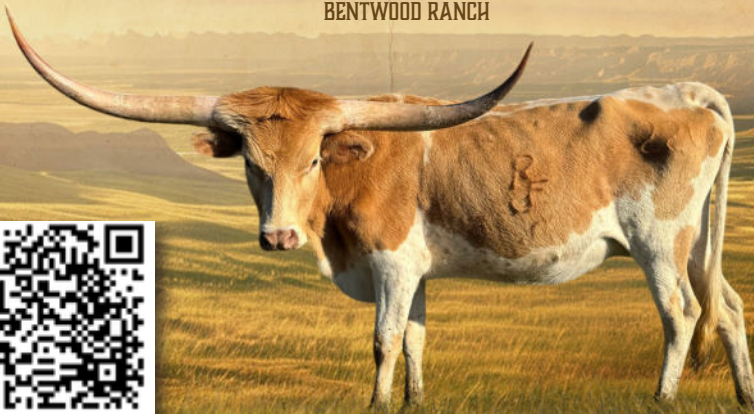

LOT 56 - RJF LAIKYN 226 BENTWOOD RANCH

GCR CASH MONEY
JBR NET WORTH X 7 BAR BRANDYS BABE

RNL PACIFIC BABE
PACIFIC COWBOY 40 X RNL QUEEN IDAHO

REG* C1338366* DOB 5/1/2022

Exposed to WT Kid Rock from 11/27/24 to 02/14/25. Heifer calf at side born 8/30/2024 sired by WT Kid Rock.

OCV'd. She is a combination of two of our herd sires that have been utilized by Bentwood Ranch. JBR Net Worth and Pacific Cowboy 40. Her horns are going up but have kickers on the tips and will roll out with amazing TTT like so many PC 40 daughters. Laikyn has a heifer calf at her side sired by WT Kid Rock that will be 7 months old at sale time. We will have her bred back to WT Kid Rock for an amazing repeat performance.