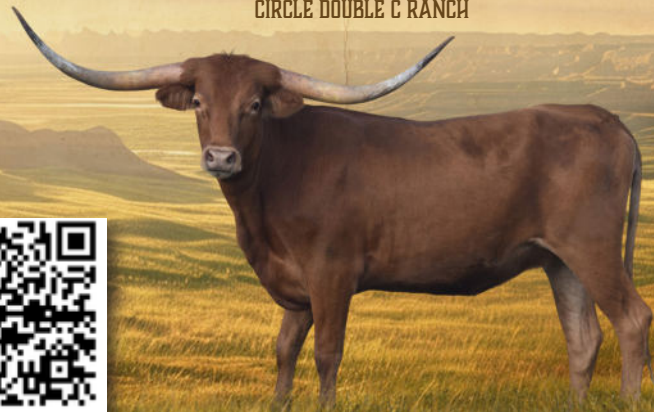

LOT 35 - NALA CDC

CIRCLE DOUBLE C RANCH

BR JUNGLE JIM
TCC HOUDINI X TTT JAMMIN' JENNY

REG* CTI349828*

SR SWEET REBELLION
REBEL HR X BL SWEETIE 443

DOB 2/22/2022

Exposed to WT Kid Rock from 11/27/24 to 02/14/25.

OCV'd. How much more cow power can you put in one pedigree? Having Texana Garland Gal and M Arrow Cha-Ching as grandmothers is a great place to start. You will also find Eternal Diamond, ECR Eternal Tari, Cowboy Tuff Chex, WS Jamakizm, Top Caliber, CC Cha-Ching, and BL Rio Catchit to round out this package. We are retaining a daughter back as her replacement in the herd. We have her bred back to WT Kid Rock for a fall 2025 calf that should turn heads.