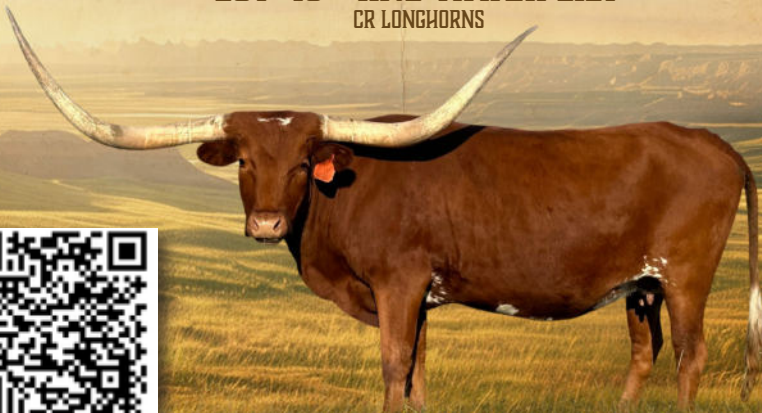

LOT 45 - RNL WATER LILY CR LONGHORNS

WS HYDRO
RIO BRAVO CHEX X WS SHINE DOWN

REG* CA1327325* DOB 9/23/2018

JH AMANTHA
MONACO CHEX X HL CLASSIC CREAM

Bred to WT Kid Rock.

OCV'd. Well-balanced daughter of WS Hydro whose horns are rolling out like her paternal great grand dam WS Sun Star. Her paternal grand sire is Rio Bravo Chex who also gave us Hicks Miss Strawberry and PCC Double Delight the grand dam to PCC Midas Touch. Her maternal side brings in JP Rio Grande and Lady Monika BL. We are retaining two daughters from this outstanding specimen. 81.75" TTT and growing 2" TTT per year. Johnes tested negative. Total package here.