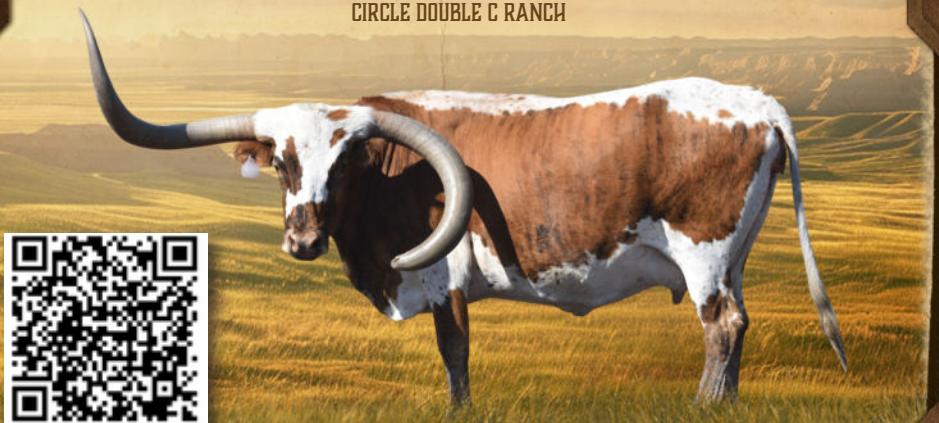

LOT 30 - RC OCEANA 1251 CIRCLE DOUBLE C RANCH

CONCEALED WEAPON
SHARP SHOOTER 542 X HORSESHOE J EXAMPLE
REG* CT1281446

RC PACIFIC MERMAID
TEJAS STAR X CRANBERRY WINE
DOB 11/5/2012