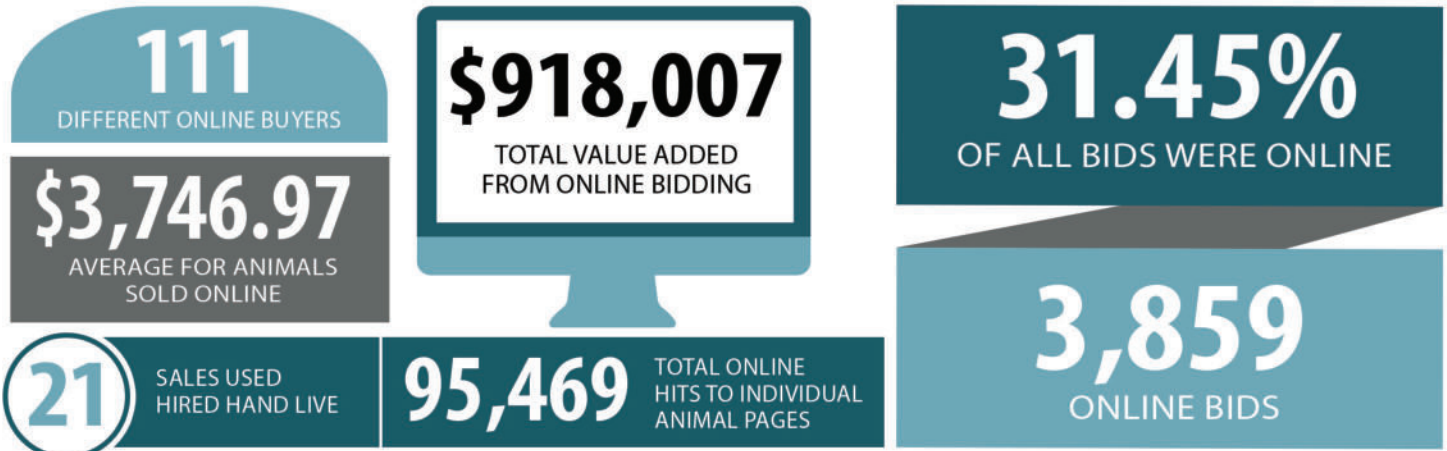

THANK YOU TO EVERYONE WHO USES HIRED HAND LIVE

CHECK OUT THE IMPACT OF YOUR SUPPORT DURING THE FIRST 6 MONTHS OF 2024:

For a listing of all sales using Hired Hand Live's internet broadcasting and bidding system, please visit www.HiredHandLive.com

Don't forget to sign up to receive our text messages with sale prices and buyers
Text text the phrase [website.longhorns](http://www.HiredHandLive.com) to the number 888-700-8131

WWW.HIREDHANDLIVE.COM

CALL MOLLY 319.269.8903 | CALL JAYMIE 319.239.2662

WWW.HIREDHANDSOFTWARE.COM

DID YOU KNOW WE ALSO DO WEBSITES?

The dedicated team at Hired Hand Software has been proudly helping Texas Longhorn breeders with their websites for over a decade and we'd love to work with you too!

OUR WEBSITES ARE

Easy to update on your own
Mobile friendly • Popular among breeders

OUR SOFTWARE IS

Easy to use • Intuitive • Time saving

OUR CUSTOMER SUPPORT IS

Out of this world
(just ask one of your fellow breeders!)