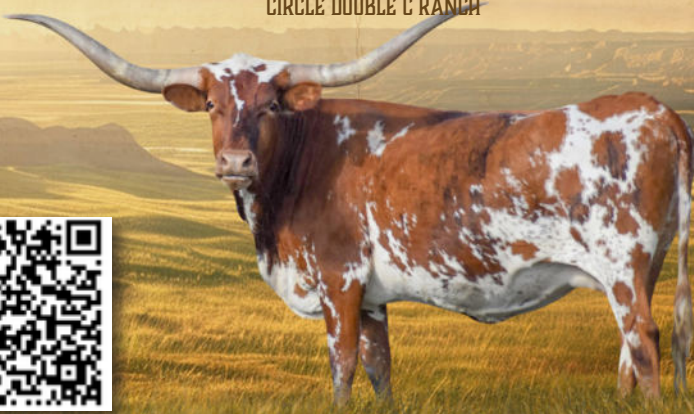

LOT 63 - HUBBELLS SHE'S A TOPPER CIRCLE DOUBLE C RANCH

COWBOY CATCHIT CHEX
COWBOY CHEX X BL RIO CATCHIT

HUBBELLS TEJAS GLORY
TEJAS STAR X HUBBELLS RIO GLORY

REG* C1349228* DOB 5/19/2019

Exposed to PCC Midas Touch from 9/15/24 to 2/14/25.

OCV'd. Amazing color out of foundation genetics straight from the Mark Hubbell herd. Cowboy Catchit Chex over a solid producing Tejas Star daughter and Hubbells Rio Glory who is also the dam to Hubbells 20 Gauge. She is a full sister to Hubbells She's A Ten (Powerful producer), and Hubbells Hijack who is right at 90" TTT. Fantastic family.