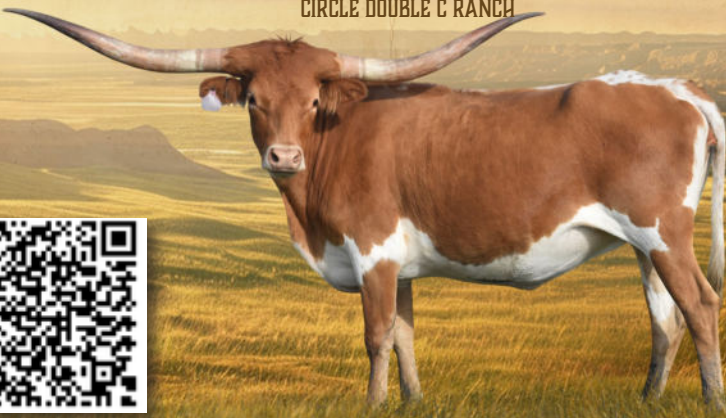

LOT 62 - SUNHAVEN RIO'S SAFARI CIRCLE DOUBLE C RANCH

SUNHAVEN TUFF SAFARI
COWBOY TUFF CHEX X BL RIO SAFARI

SUNHAVEN RIO'S LADY
JP RIO GRANDE X BL LADY RED

REG* C1339005* DOB 3/2/2021

Exposed to PCC Midas Touch from 9/15/24 to 2/14/25.

OCV'd. Huge horned young cow that is line-bred JP Rio Grande. Sunhaven's Rio's Safari is a 3/4 sister to BL Rio Catchit, which is a nice start on credentials. Her maternal grandmother is BL Pretty Lady, a maternal half-sister to Lady Monika BL.