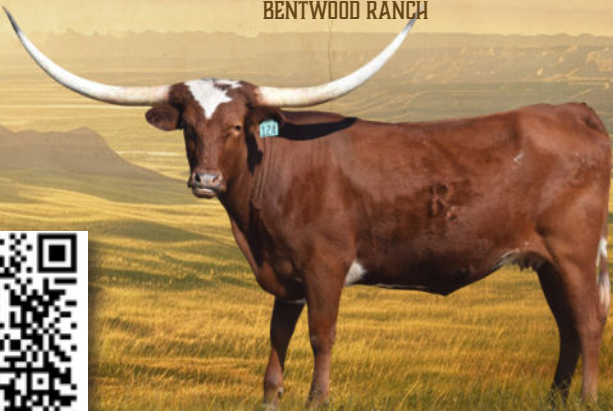

HERITAGE LONGHORN SALE

LOT 37 - RJF HAVE MERCY 124 BENTWOOD RANCH

JAMMIN TEX
WS JAMAKIZM X TEXANA GARLAND'S GAL

REG* CT336143

RJF MERCY'S MAGIC
JBR NET WORTH X HELM TC LAURAS MERCY

DOB 9/26/2021

Exposed to WT Kid Rock from 11/27/24 to 02/14/25.

OCV'd. If we could keep them all she would never leave. As you can see, she is just starting to roll out for a wonderful handlebar twist. Her dam is 95.5 TTT and out of the 100+ Helm Laura Mercy cow. We have her safe in calf to WT Kid Rock to add color and more twist to this extraordinary set of genetics.